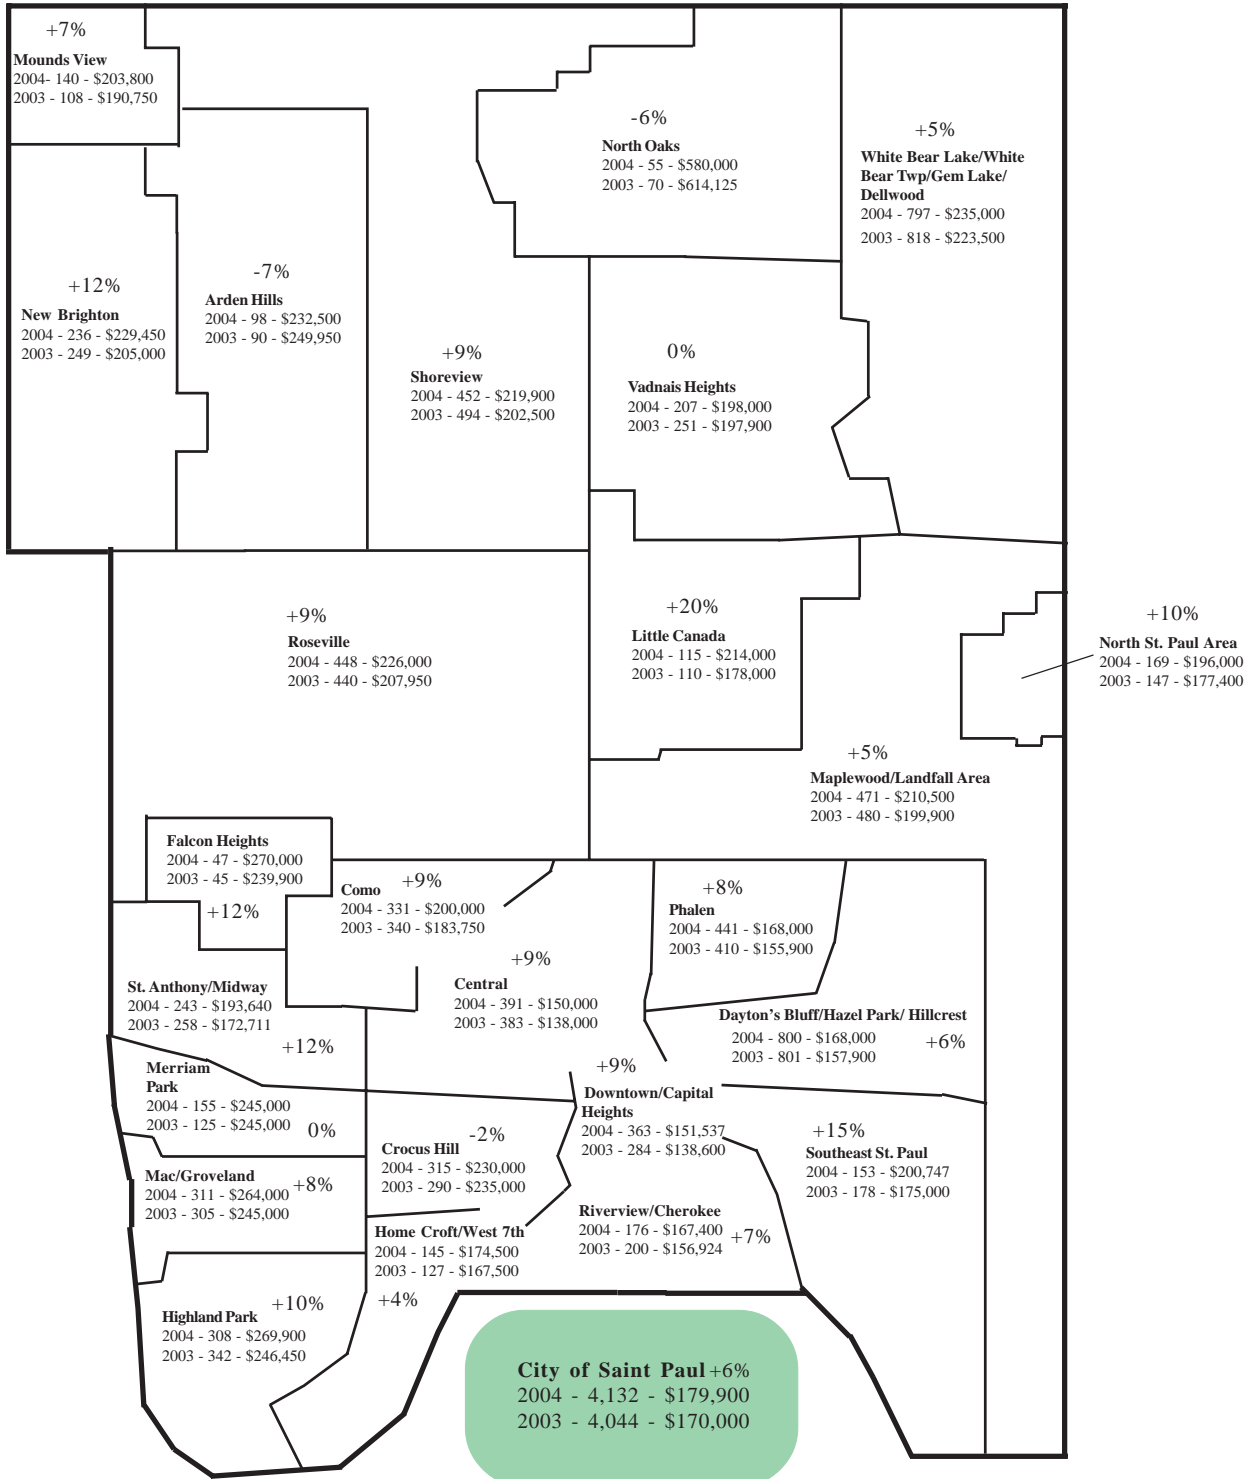

# Saint Paul & Ramsey County

## 2004 Year End Home Sales and Median Prices

Existing Single-Family Homes, Townhomes, and Condominiums

Housing Statistics are provided by the Saint Paul Area Association of REALTORS® and are based on closed existing home sales as reported by the Regional Multiple Listing Service and include single-family homes, townhomes, and condominiums. Community-level data is based on RMLS districts. RMLS districts correspond somewhat with neighborhoods and city boundaries, but do not always conform to city boundaries.