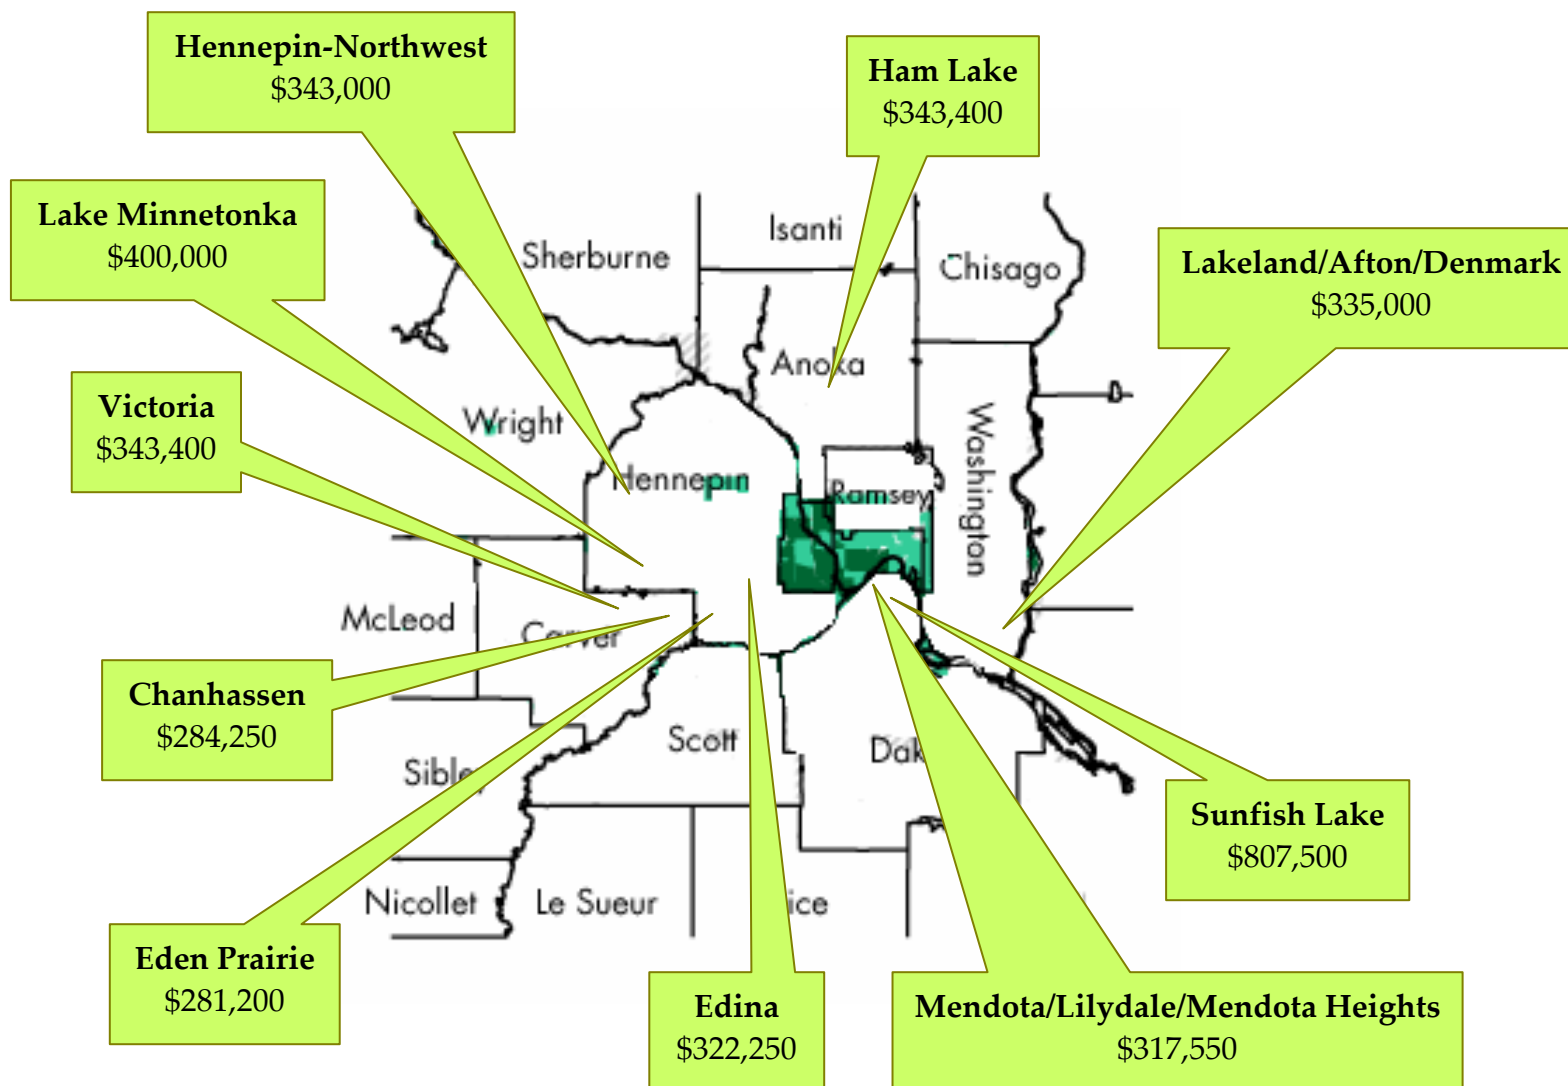

TWIN CITIES METRO AREA 2004 HIGHEST MEDIAN VALUE HOMES

Source: Saint Paul Area Association of REALTORS® and the Regional Multiple Listing Service. The locations noted above represent MLS Districts which do not necessarily represent exact city or neighborhood boundaries. For specific boundary definitions, contact SPAAR at 651-774-5206. Figures reported as of January 11, 2005 and are subject to change.